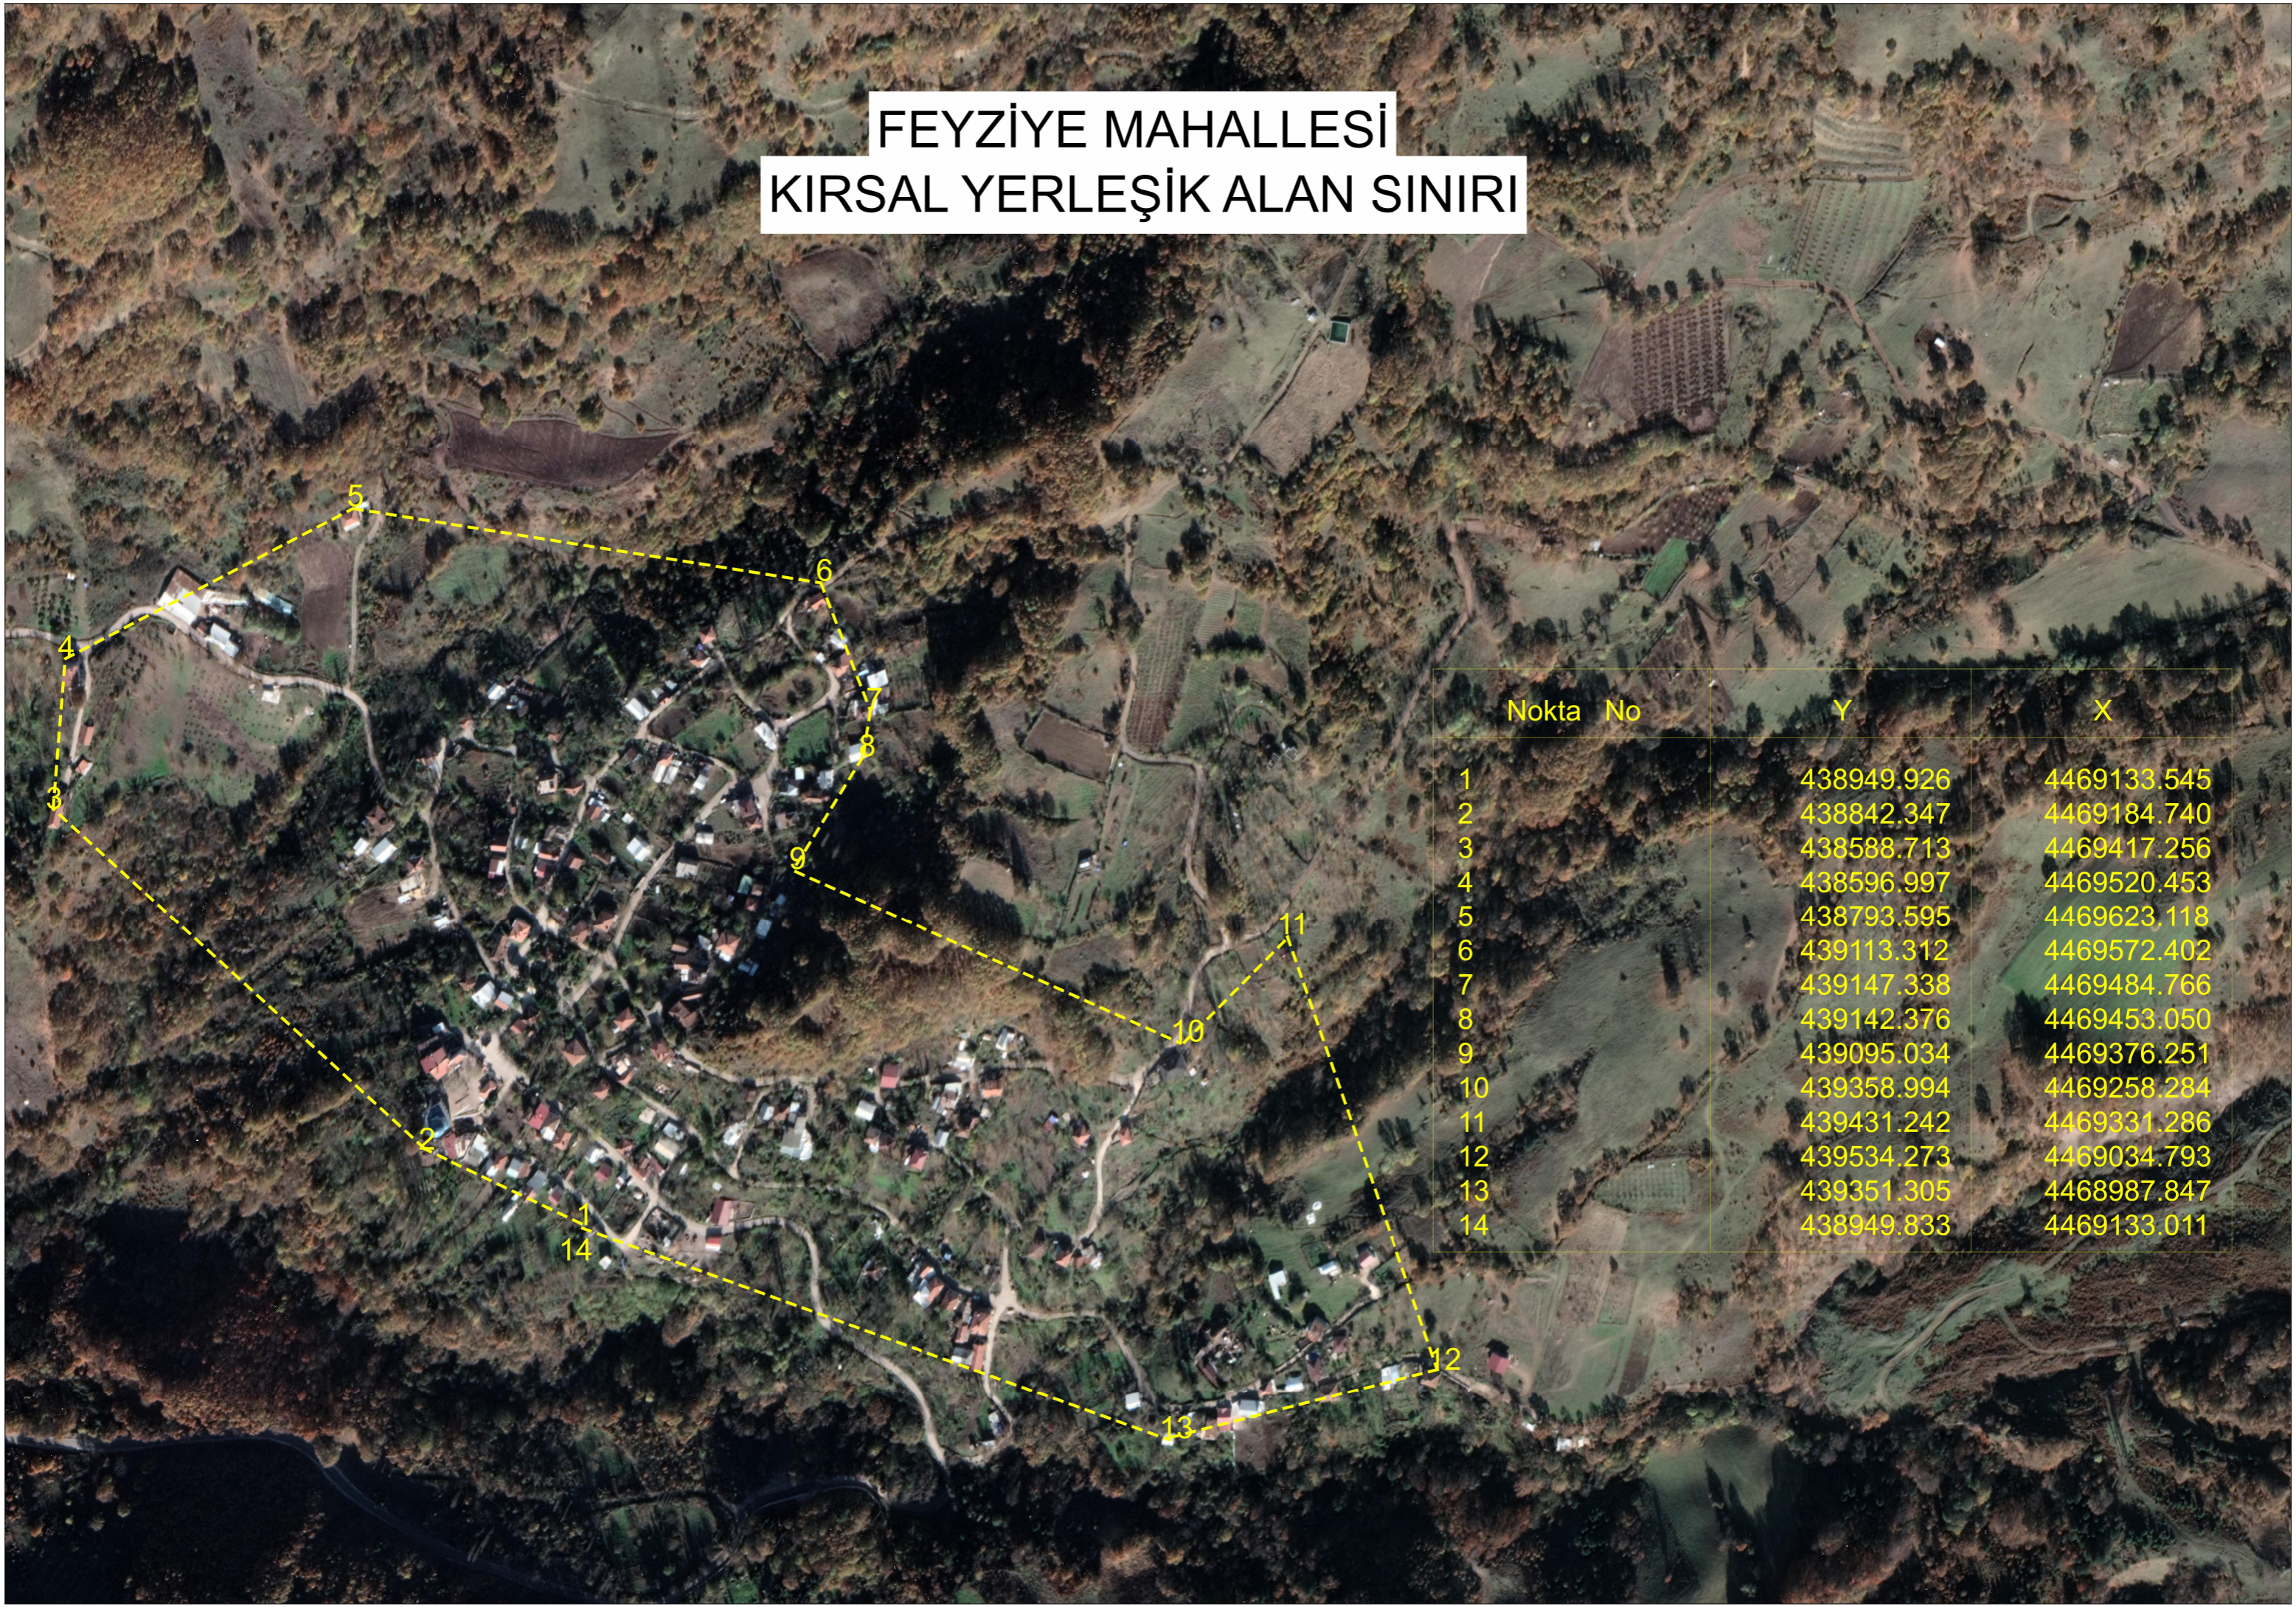

FEYZİYE MAHALLESİ KIRSAL YERLEŞİK ALAN SINIRI

Nokta No	Y	X
1	438949.926	4469133.545
2	438842.347	4469184.740
3	438588.713	4469417.256
4	438596.997	4469520.453
5	438793.595	4469623.118
6	439113.312	4469572.402
7	439147.338	4469484.766
8	439142.376	4469453.050
9	439095.034	4469376.251
10	439358.994	4469258.284
11	439431.242	4469331.286
12	439534.273	4469034.793
13	439351.305	4468987.847
14	438949.833	4469133.011